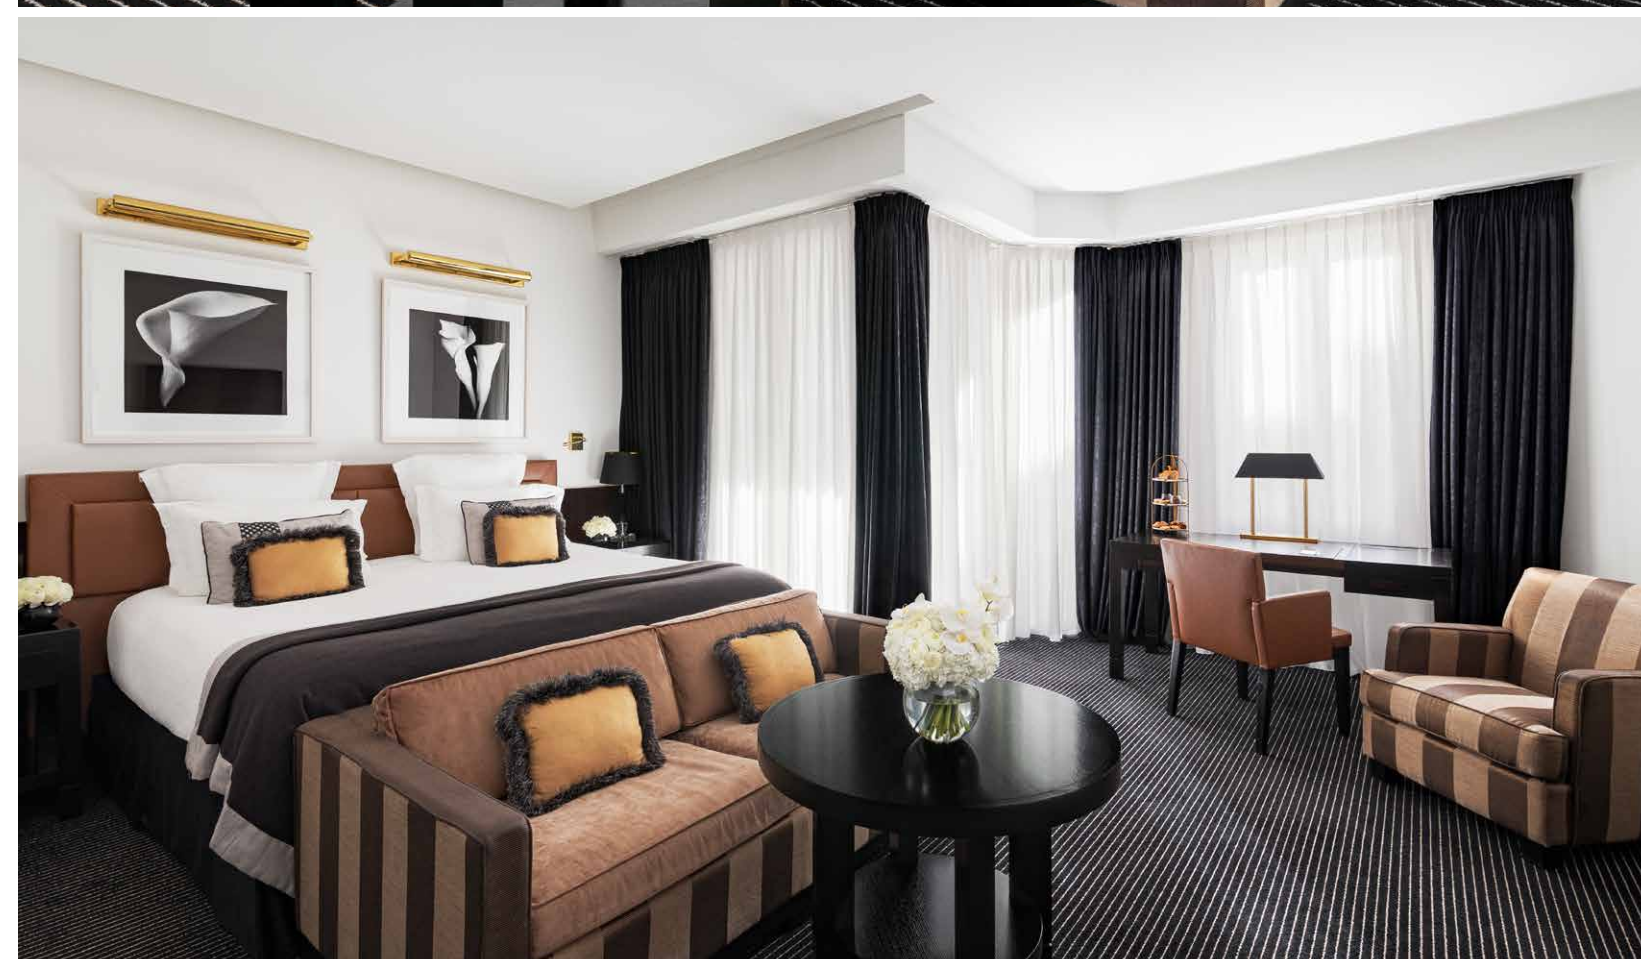

B
HÔTEL BARRIÈRE
LE MAJESTIC
CANNES

JUNIOR SUITE PARTIAL SEA VIEW BALCONY

**A STRIKING PANORAMA
UNDER THE CANNES SUN**

The tastefully and elegantly decorated Junior Suite Partial Sea View Balcony include a bedroom with a lounge area, which can be separate from or connected to the bedroom, and offer a magnificent view of the Mediterranean.

JUNIOR SUITE PARTIAL SEA VIEW BALCONY

-  Surface area: approximately 485 sq ft
-  Partial view on the sea
-  Room capacity: 4 persons
-  Baby bed
-  Baby care accessories
-  Bathrobe/slippers
-  Iron and ironing board
-  Nespresso coffee machine
-  Welcome tray
-  Pets allowed against payment
-  Free wi-fi internet
-  Terrace