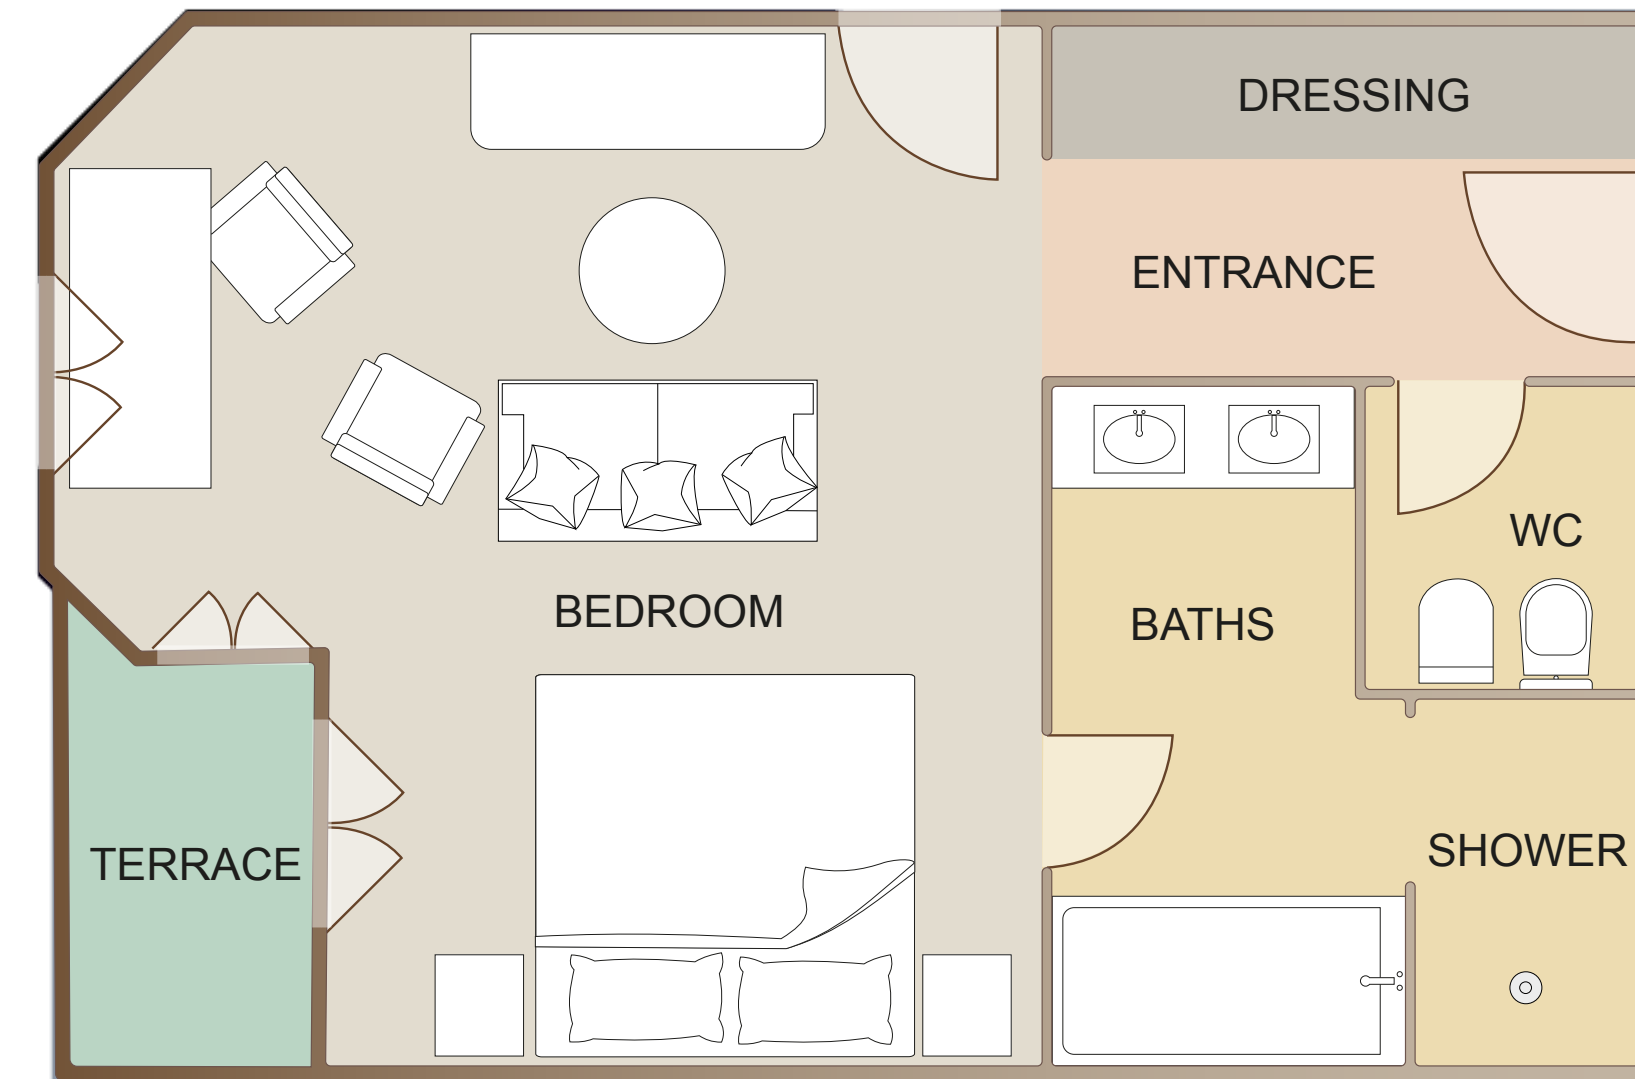

The tastefully and elegantly decorated Junior Suite Partial Sea View Balcony include a bedroom with a lounge area, which can be separate from or connected to the bedroom, and offer a magnificent view of the Mediterranean.

JUNIOR SUITE PARTIAL SEA VIEW BALCONY

- Surface area: approximately 485 sq ft
- Partial view on the sea
- Room capacity: 4 persons
- Baby bed
- Baby care accessories
- Bathrobe/slippers
- Iron and ironing board
- Nespresso coffee machine
- Welcome tray
- Pets allowed against payment
- Free wi-fi internet
- Terrace

HÔTEL LE MAJESTIC

- 3 restaurants
- 3 bars
- Private beach
- Spa Diane Barrière
- Fitness Center
- Swimming pool
- Parking
- Private screening room
- Studio by Petit VIP

RESERVATIONS: +33 (0) 970 820 900
reservations.majestic@cannesbarriere.com