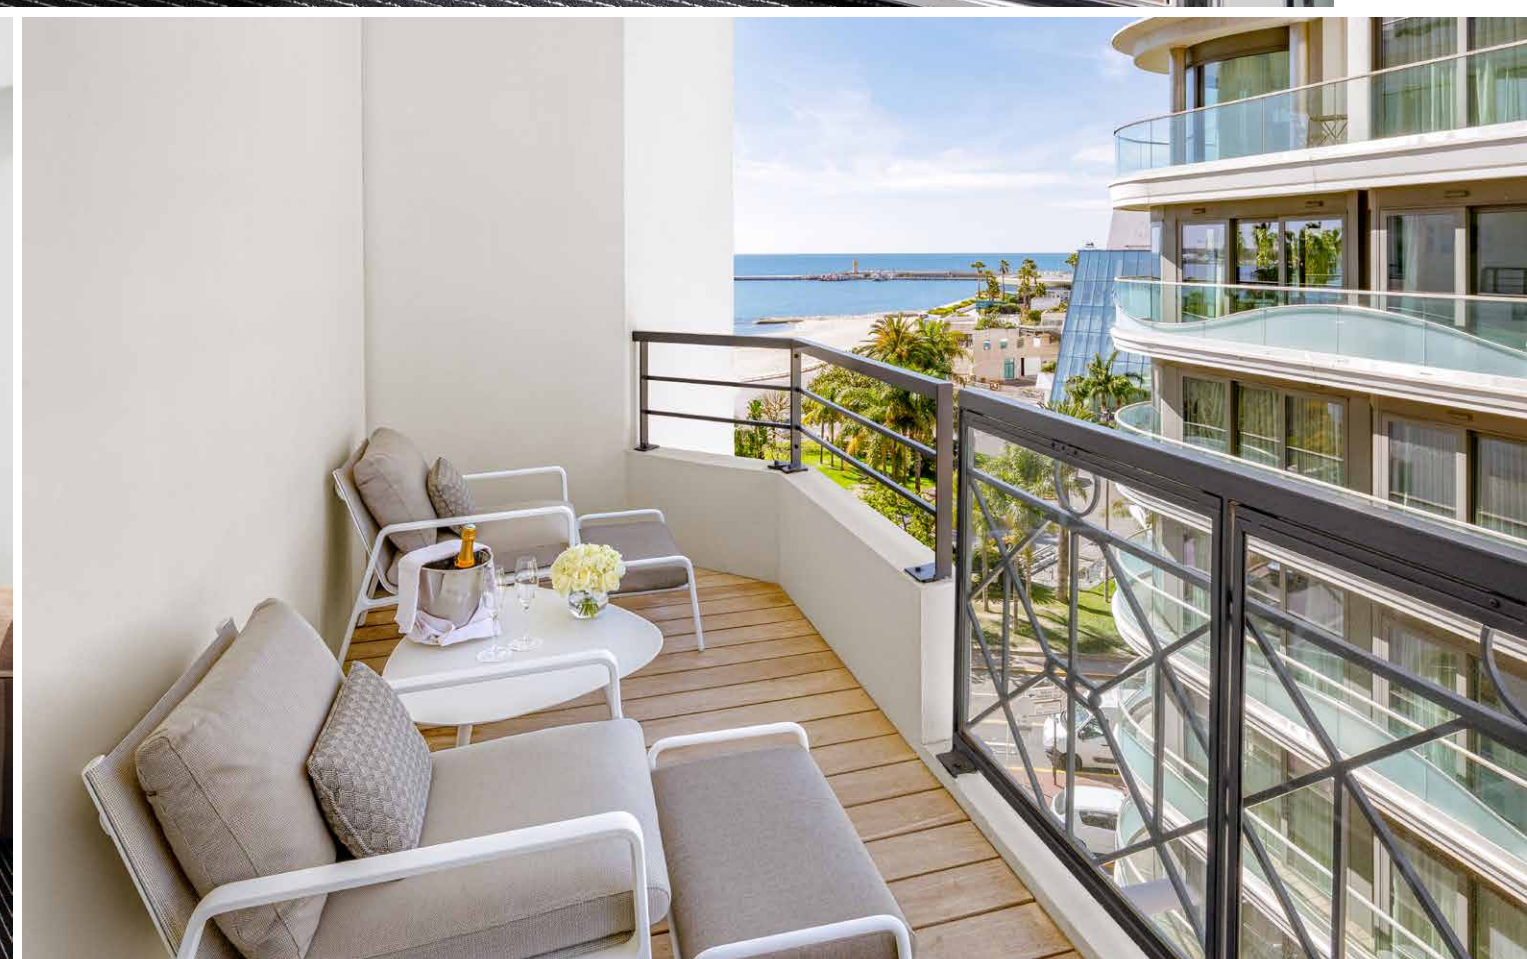

B
HÔTEL BARRIÈRE
LE MAJESTIC
CANNES

JUNIOR SUITE PARTIAL SEA VIEW BALCONY

**A STRIKING PANORAMA
UNDER THE CANNES SUN**

The tastefully and elegantly decorated Junior Suite Partial Sea View Balcony include a bedroom with a lounge area, which can be separate from or connected to the bedroom, and offer a magnificent view of the Mediterranean.

JUNIOR SUITE PARTIAL SEA VIEW BALCONY

-  Surface area: approximately 485 sq ft
-  Partial view on the sea
-  Room capacity: 4 persons
-  Baby bed
-  Baby care accessories
-  Bathrobe/slippers
-  Iron and ironing board
-  Nespresso coffee machine
-  Welcome tray
-  Pets allowed against payment
-  Free wi-fi internet
-  Terrace